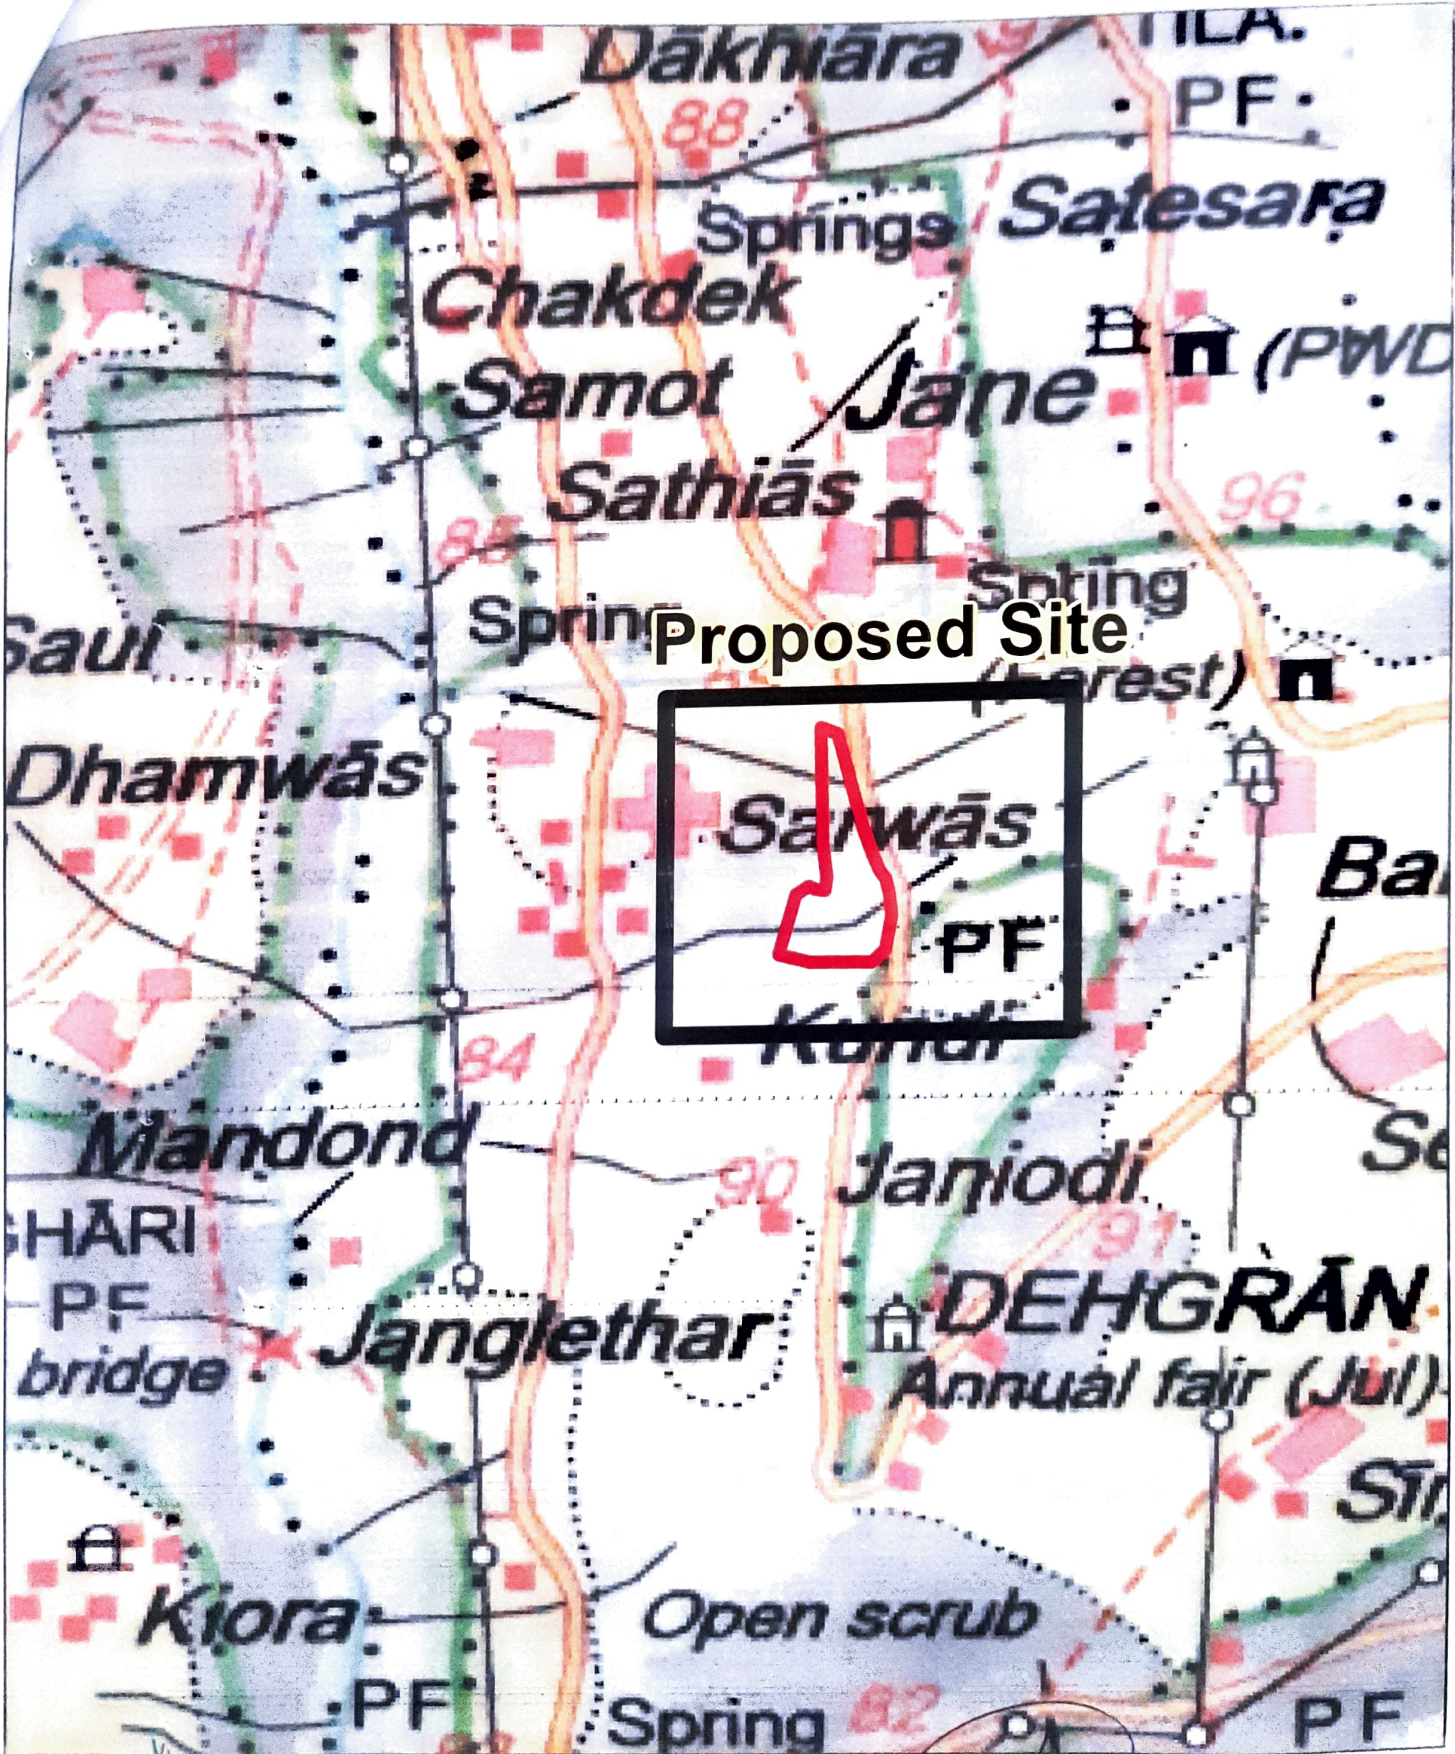

Legend

-  Existing Road
-  Proposed Site 2.89 Hect
-  Divisional Forest Officer
-  Buitup
-  Open Land
-  Private Land
-  Shrub
-  Deputy Director
-  Water Body
-  Chamba Dist. Chamba (H.P.)
-  Plantation
-  Shrub
-  Private Land
-  Water Body
-  Chamba Dist. Chamba (H.P.)

76°8'30"E 76°9'0"E 76°9'30"E 76°10'0"E 76°10'30"E

32°53'30"N 32°54'0"N

Proposed Site

Index

Deputy Director
Elementary Education
Chamba Distt. Chamba (H.P.)

Scale

Divisional Forest Officer
Churah Forest Division
Salooni, Chamba (H.P.)
1:50000