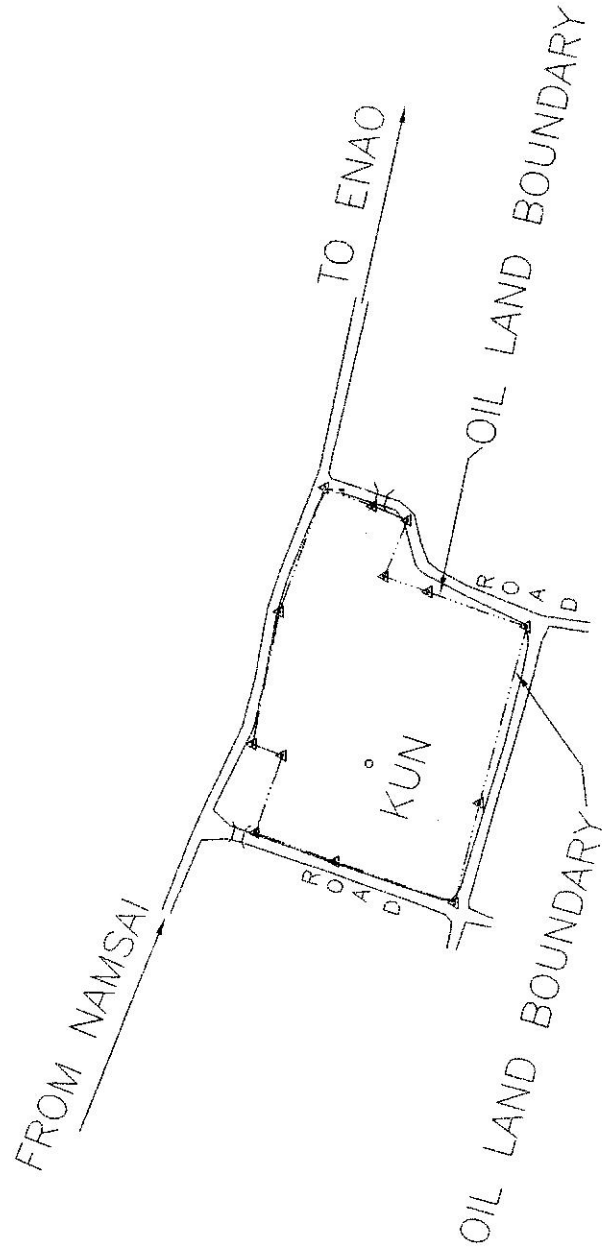

SCALE: 1:4000

Land Map of Location "KUN"(KMC-9) & Additional Well Loc."H"

Ningru PML Forest Clearance

Land Area :- 1. PLINTH      14B-4K-11L

OIL INDIA LTD.

DULIAJAN

SK. No. OIL/ 4.6.7.5...

DATE :10.10.2018      SCALE: 1:4000