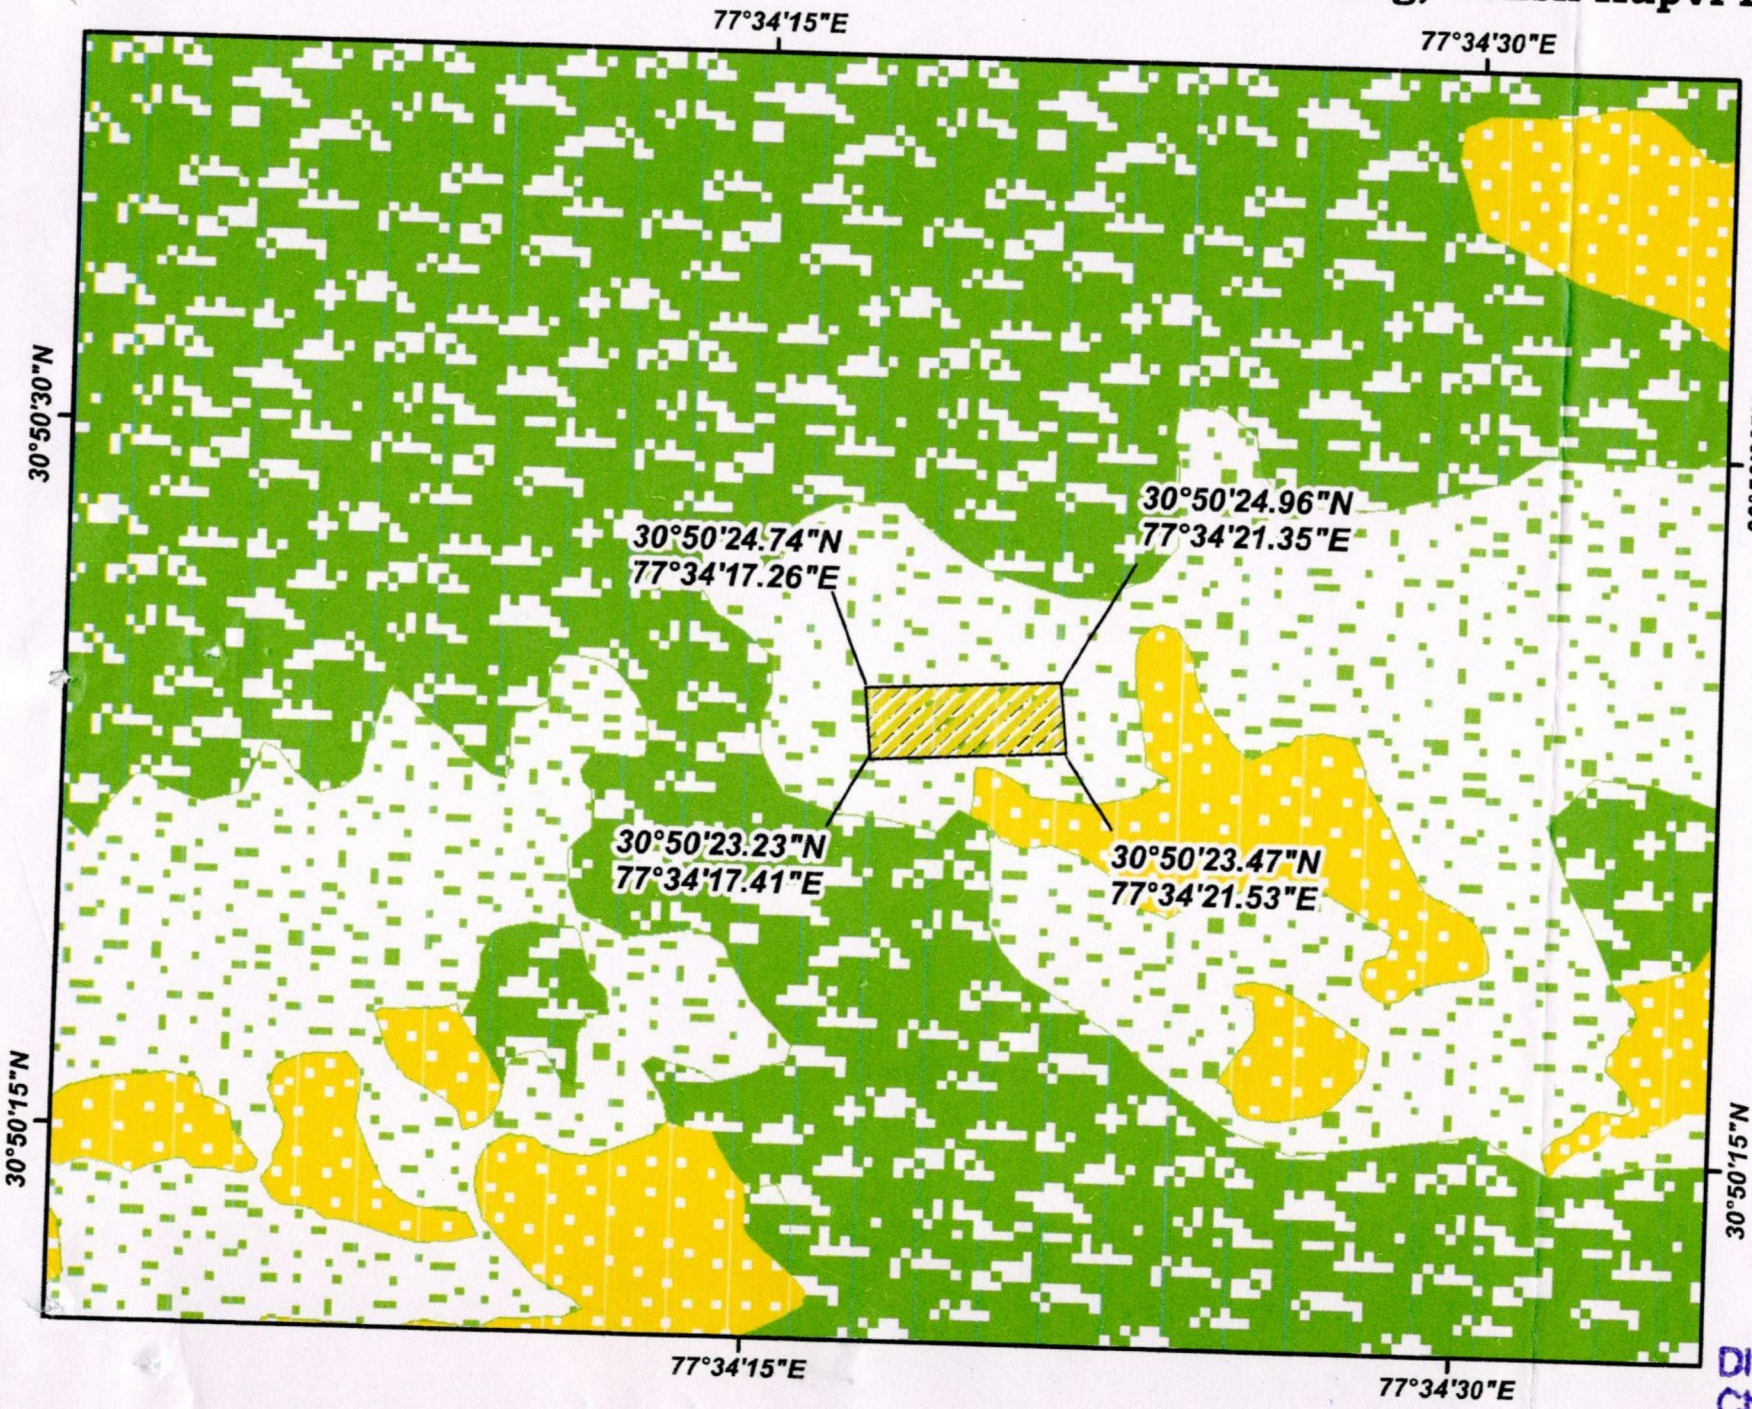

# Digital Landuse Map for CA Site of C/o Tehsil Office Building, Tehsil Kupvi District Shimla HP.

59

## Legend

-  Proposed CA Site
-  Forest Land
-  Open Land
-  Private Land

  
Tehsildar  
Kupvi, Distt Shimla

  
Divisional Forest Officer  
Chopal Forest Division