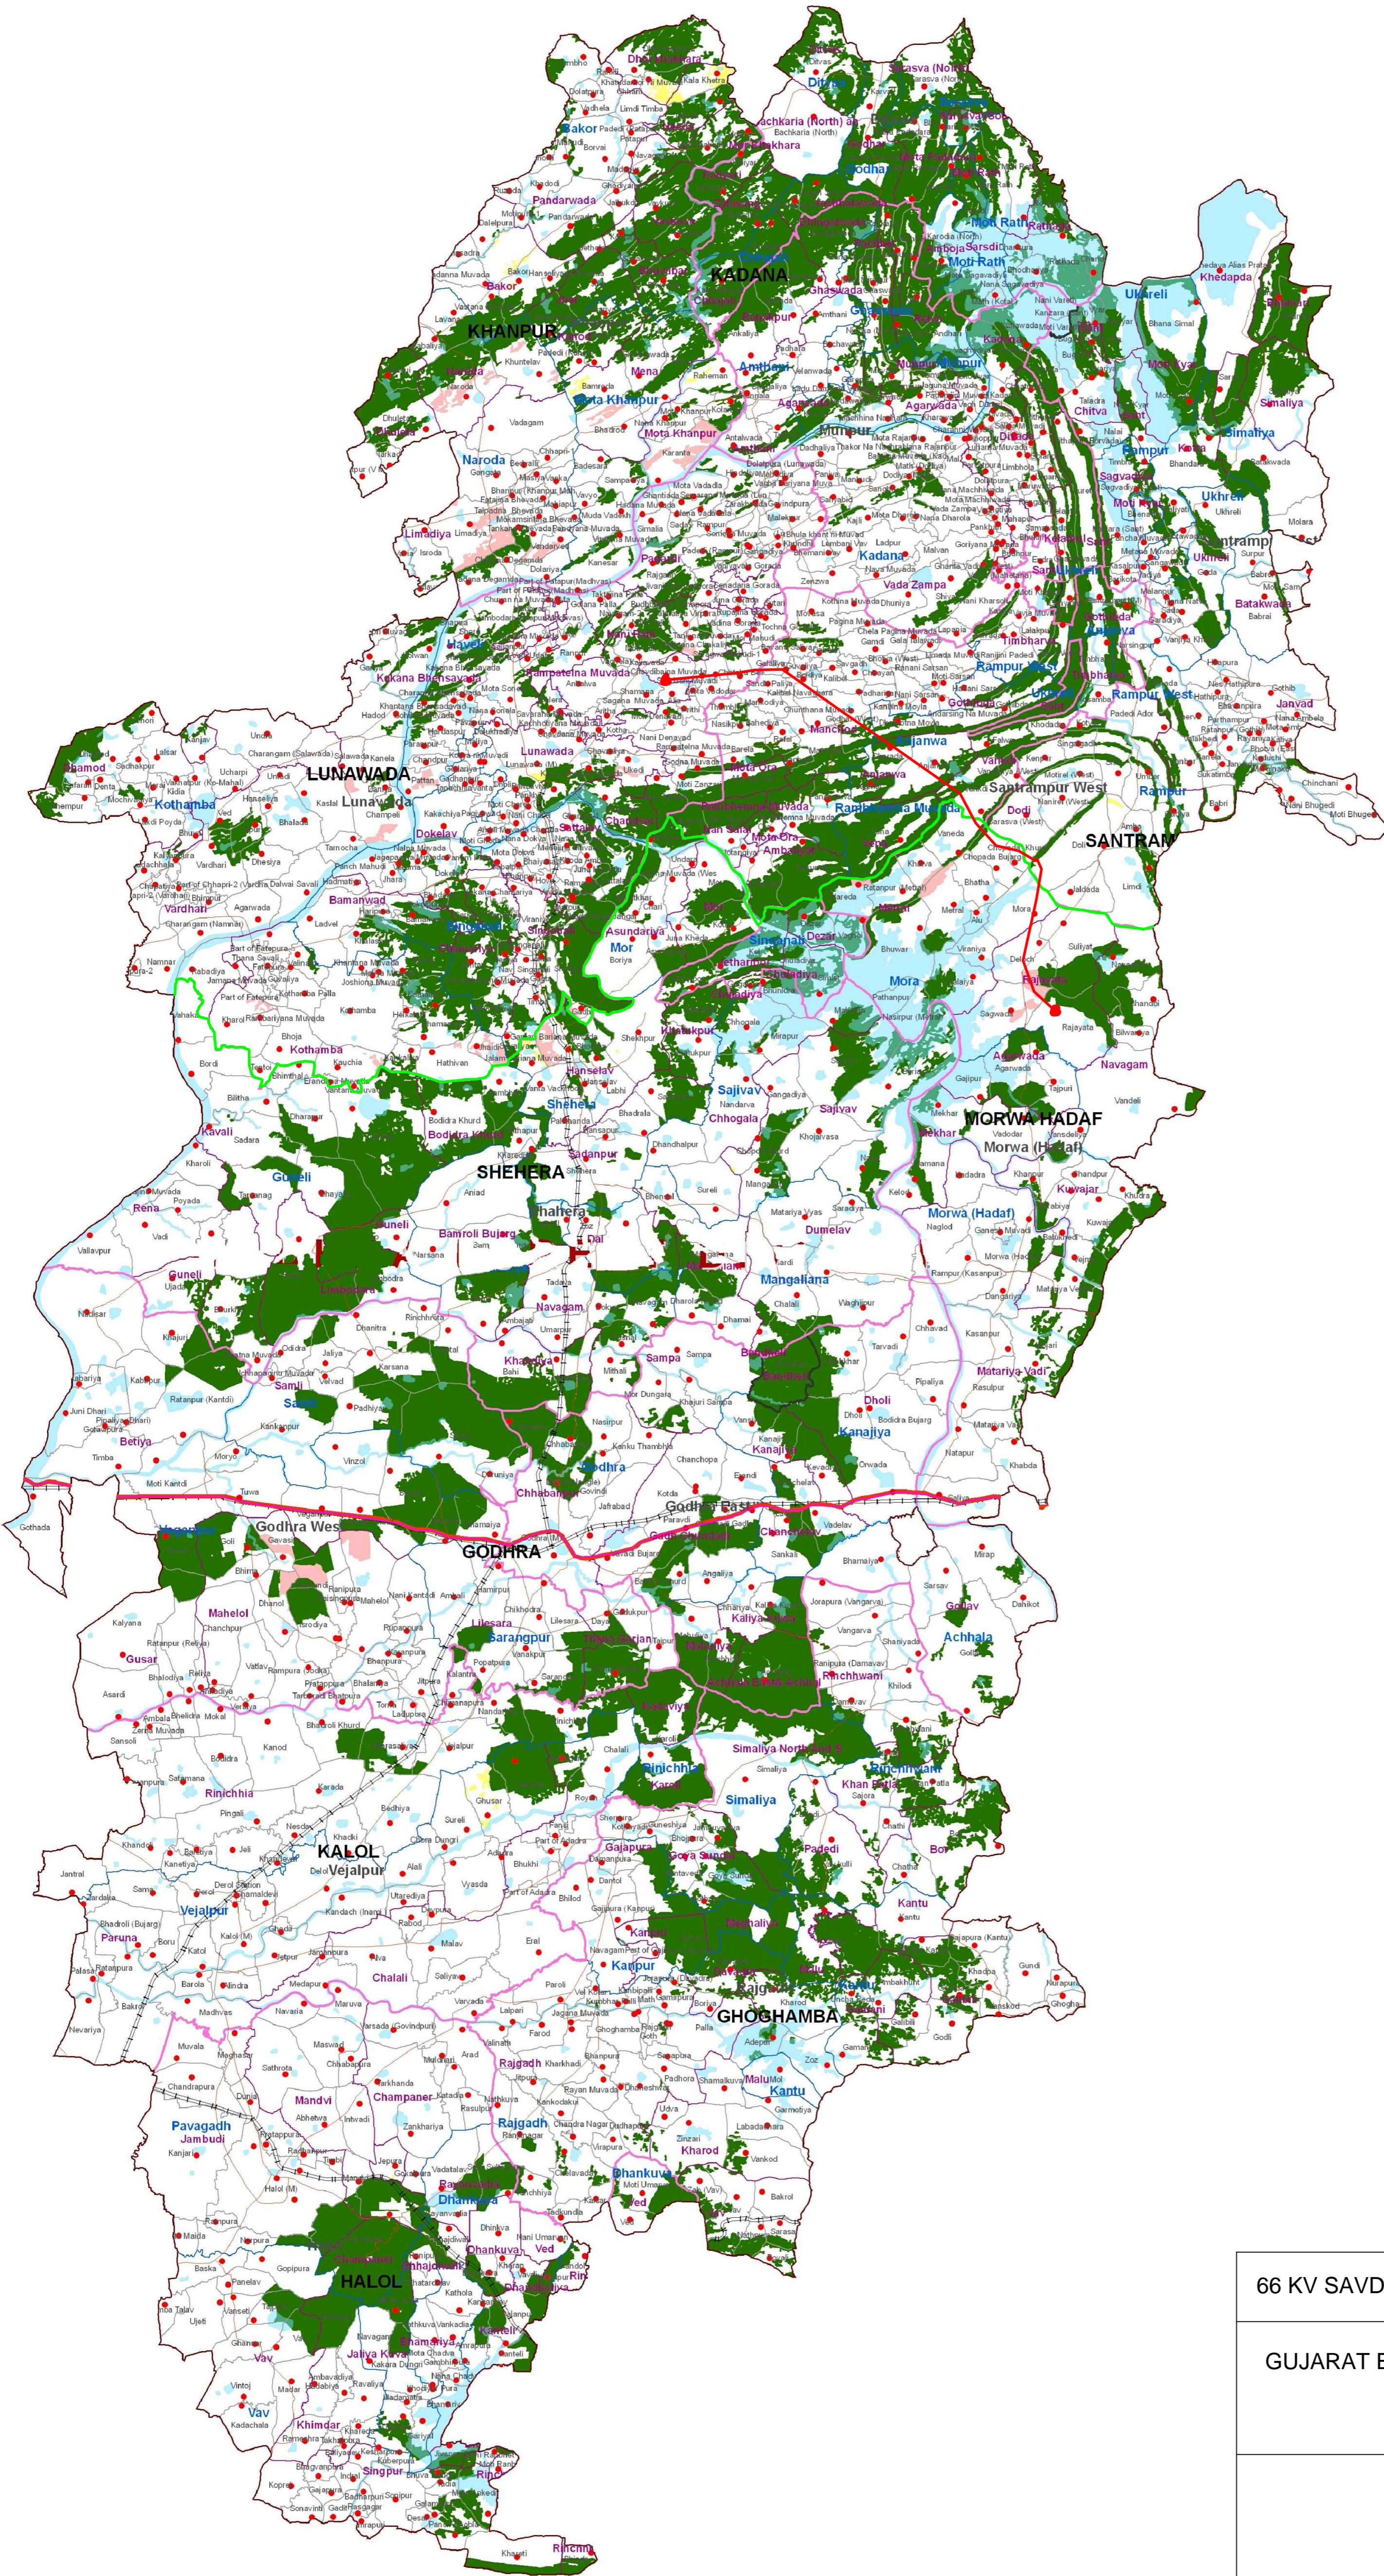

PANCHMAHAL & MAHISAGAR DISTRICT MAP

Legend

- Village Location
- National Highway
- State Highway
- Railway
- River / Waterbody
- Protected Forest
- Reserved Forest
- District Border
- 66 KV Transmission line Savdasni Muvadi To rajayata

66 KV SAVDAS NA MUVADA TO RAJAYATA TRANSMISSION LINE

GUJARAT ENERGY TRANSMISSION CORPORATION LIMITED
S.P VIDYUT BHAVAN, RACE COURSE
VADODARA - 390007