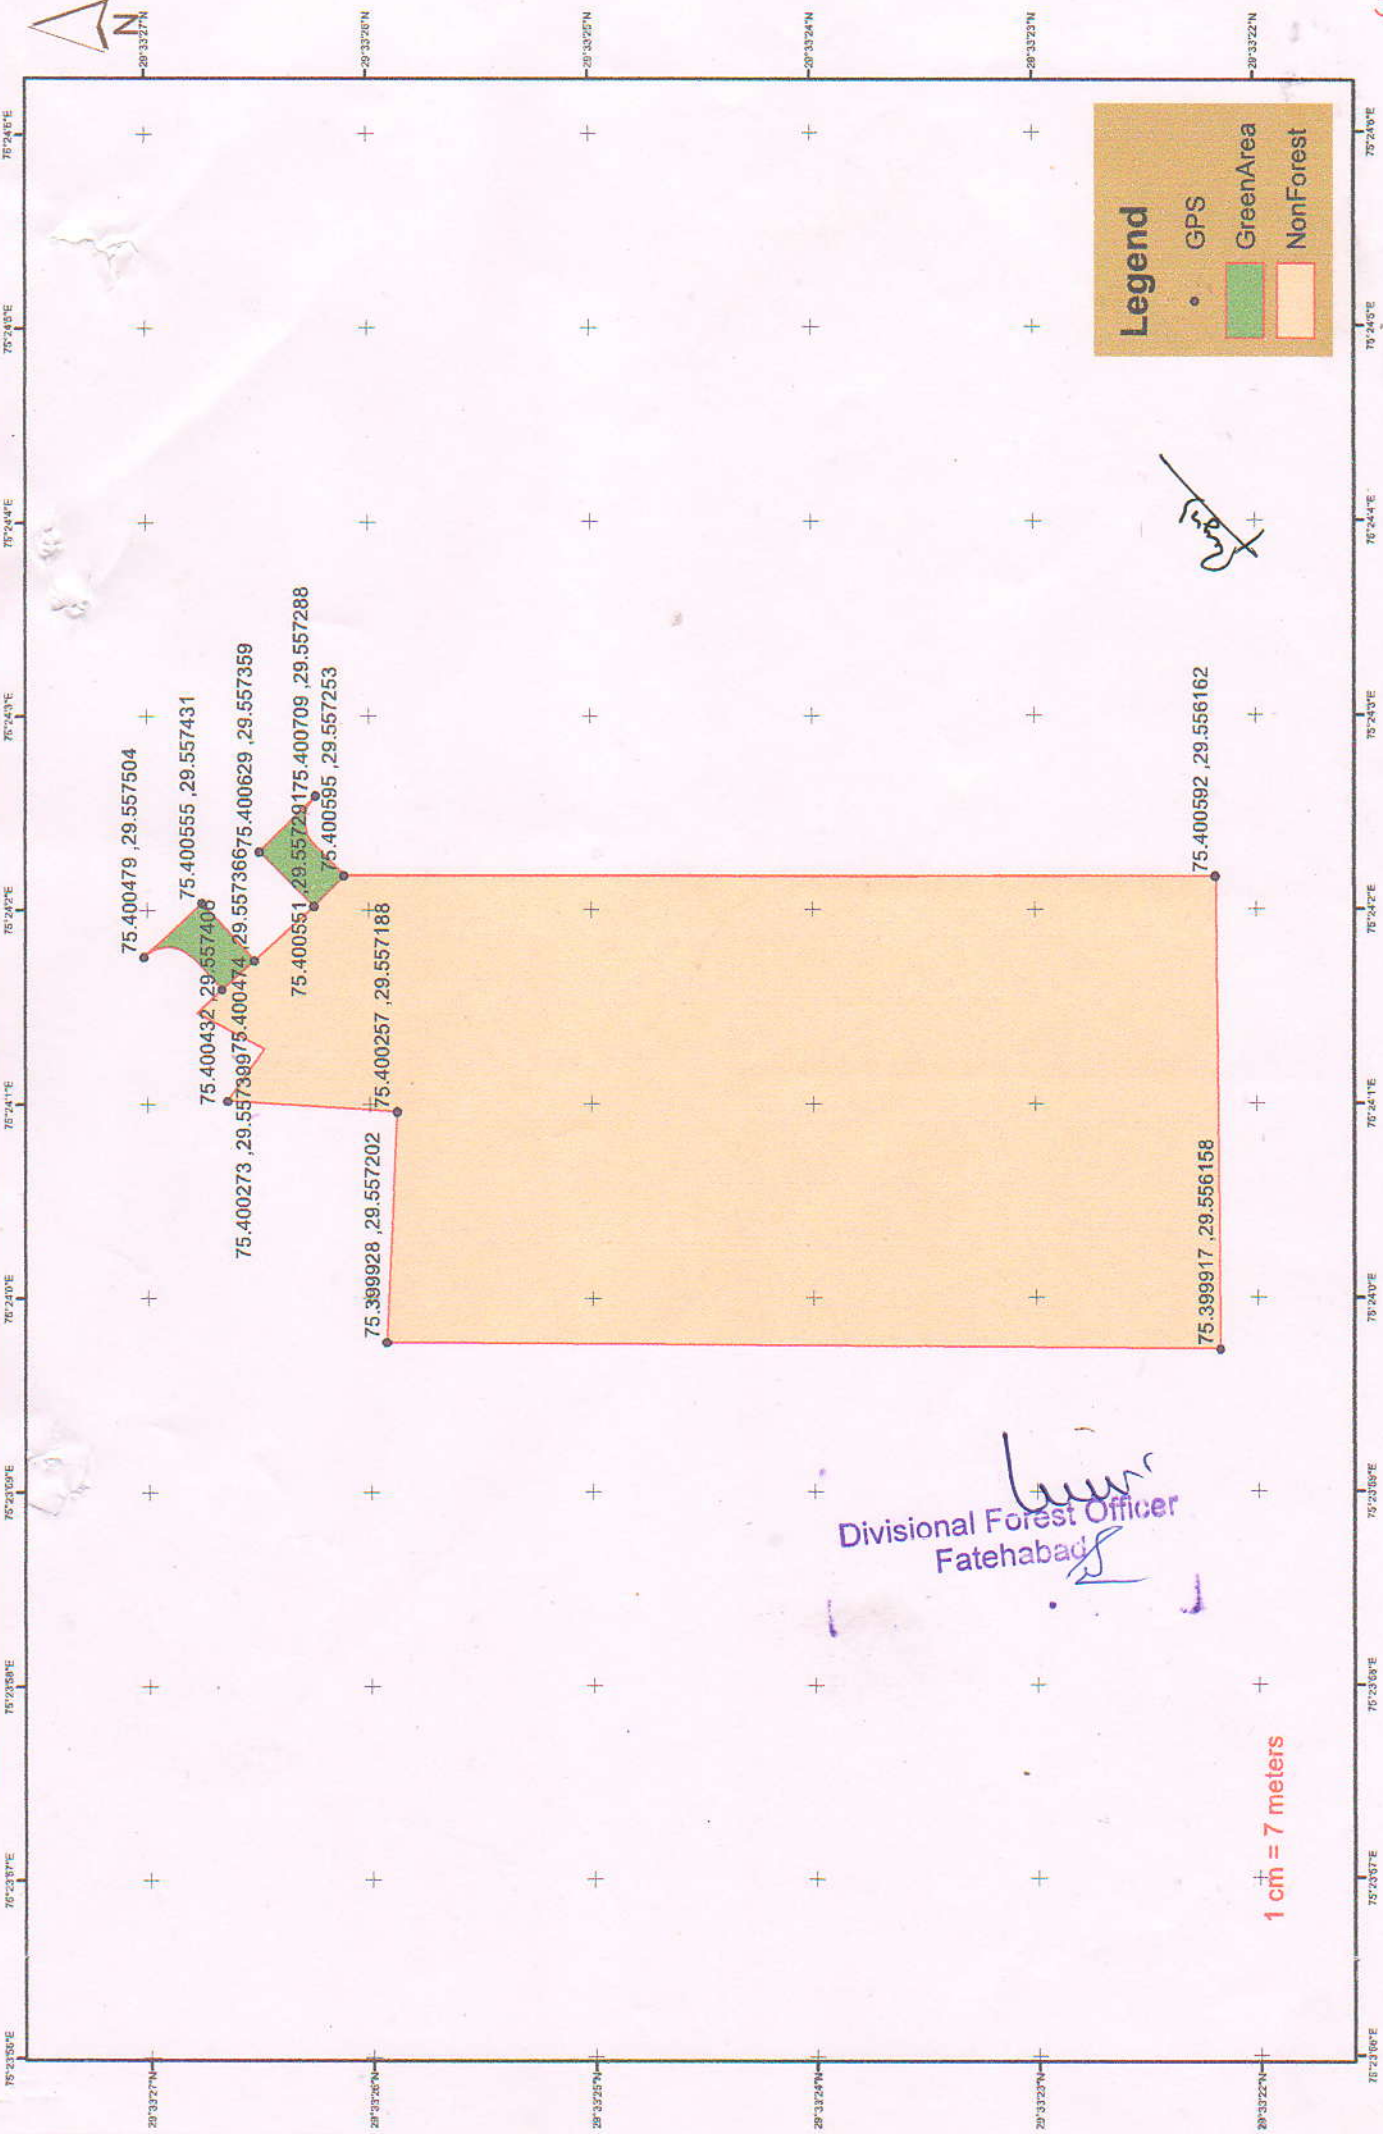

**DGPSMAP FOR APPROACH ACCESS TO H.M. FARM SITU. AT VILL. HIJARAWAN KALAN
ON FATEHABAD TO HANSPUR ROAD KM. 6.20 L.H.S. MURABA NO. 309, KILLA NO. 14/2/1, 17, 24**

Legend

- GPS
- GreenArea
- NonForest

Divisional Forest Officer
Fatehabad

1 cm = 7 meters