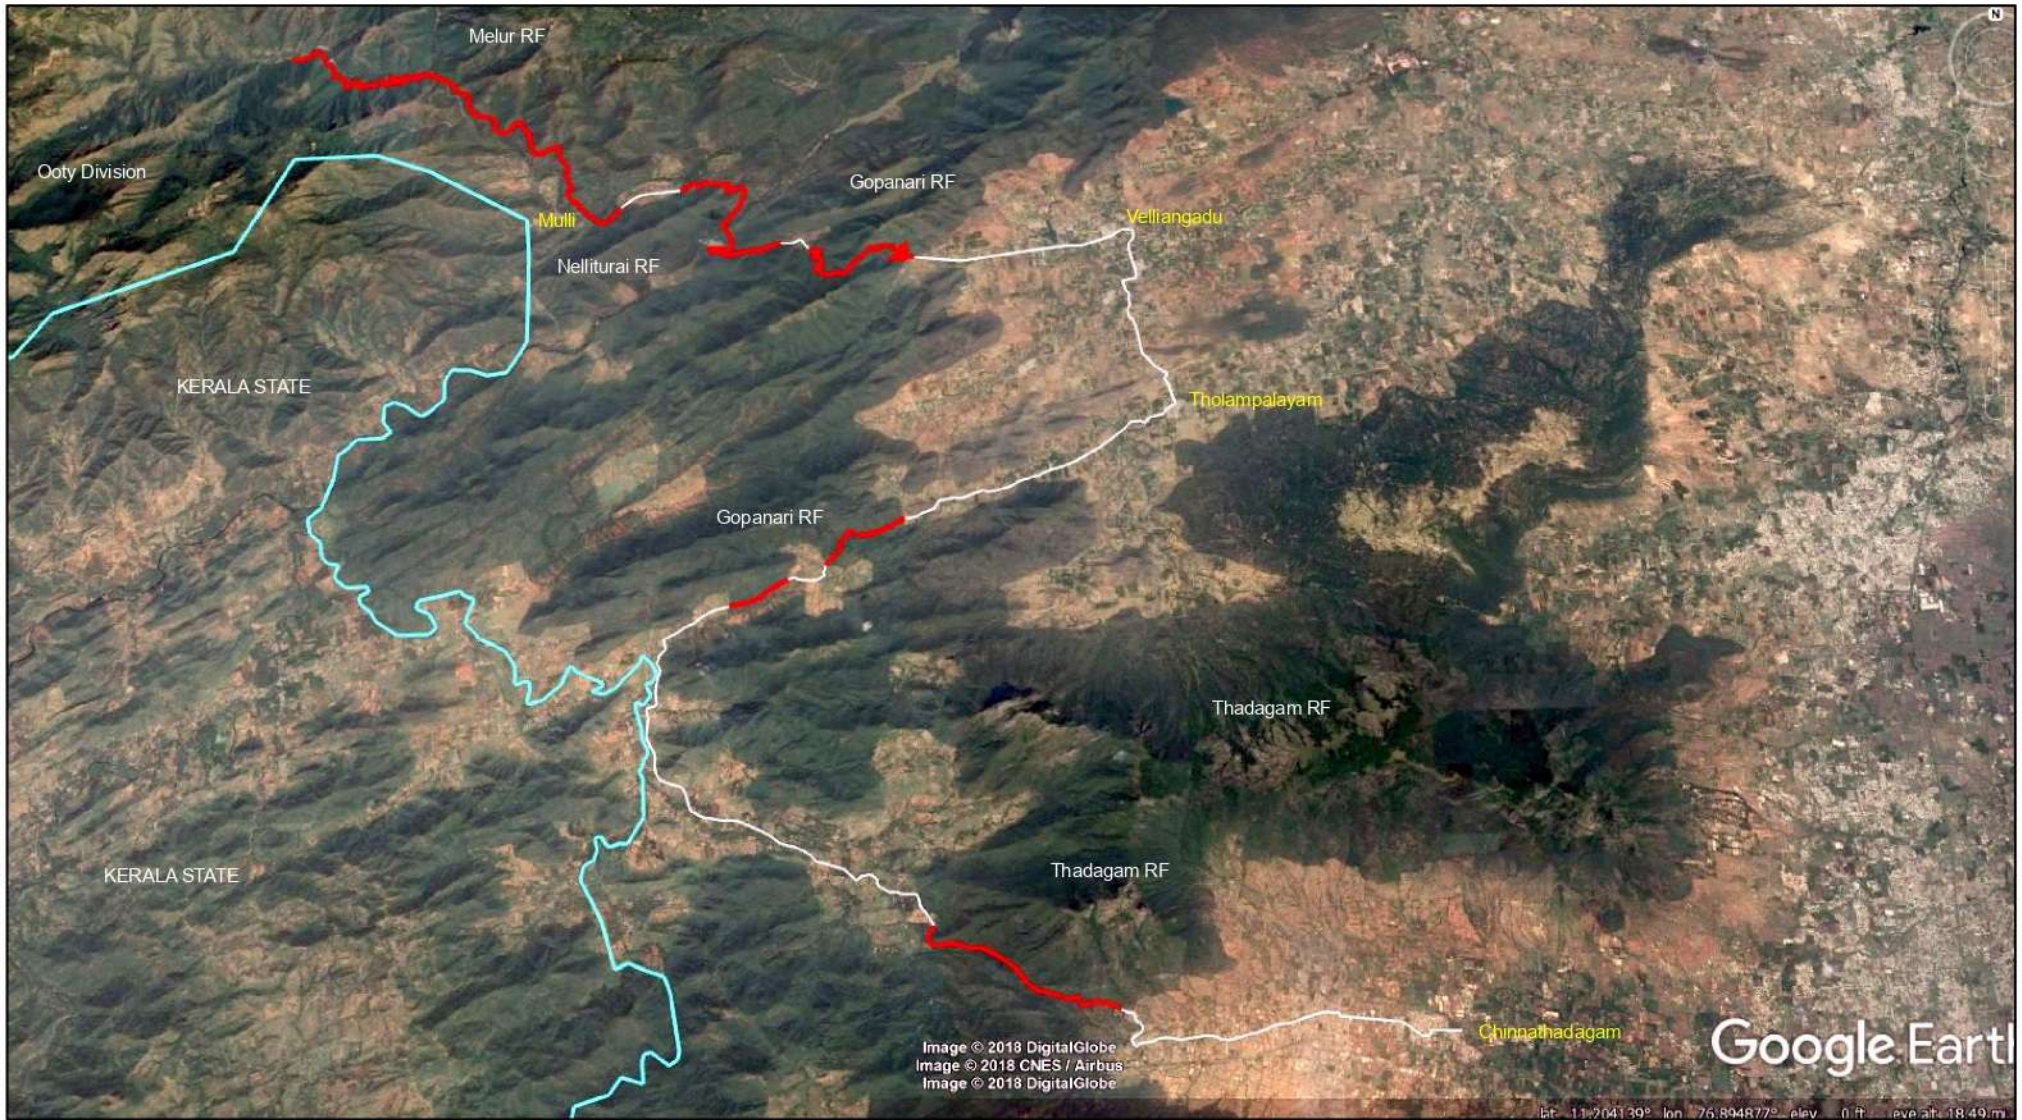

**SI Sheet location map of OFC laying route along Coimbatore Goundampalayam to Udhagamandalam
(from Chinnathadagam to Ooty Division Boundary)
Total OFC laying Distance - 27.50 Km (Area - 0.825 Ha.)**

For Reliance Jio Infocomm Limited