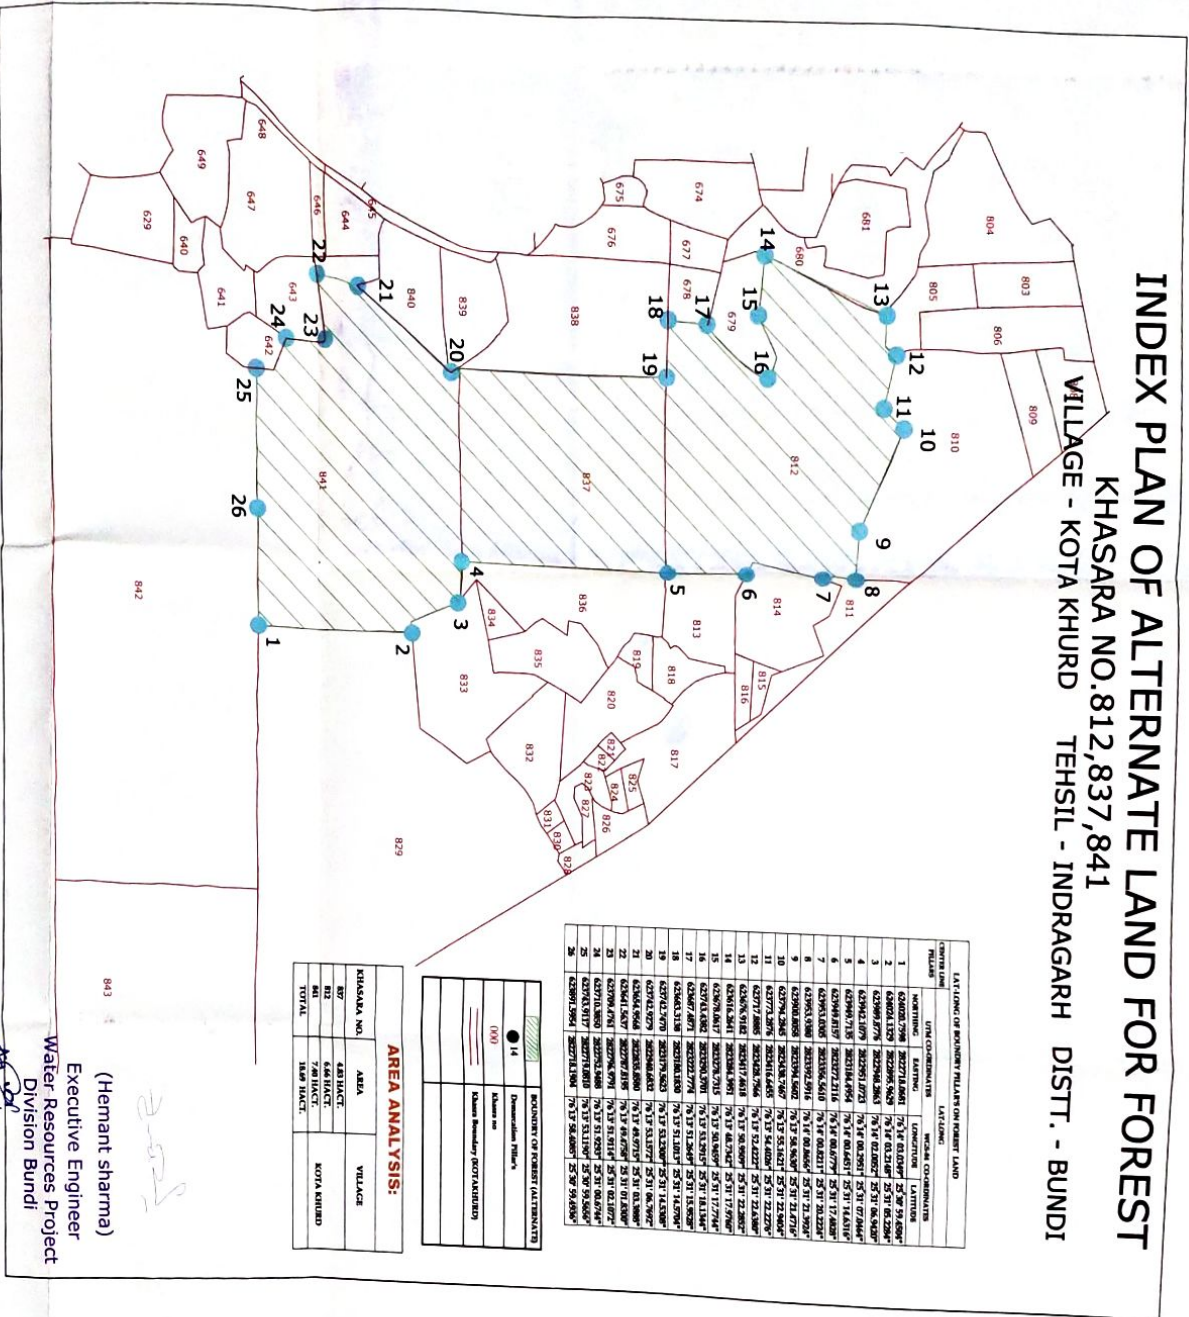

INDEX PLAN OF ALTERNATE LAND FOR FOREST

KHASARA NO.812,837,841

VILLAGE - KOTA KHURD TEHSIL - INDRAGARH DISTT. - BUNDI

LIST OF LAND OF SOVEREIGN HOLDERS ON FOREST LAND

SR. NO.	NAME OF SOVEREIGN HOLDER	CONT. AREA	REMARKS
1
2
3
4
5
6
7
8
9
10
11
12
13
14
15
16
17
18
19
20
21
22
23
24
25
26

REMARKS OF FOREST (ALTERNATE)

14	...
...	...

AREA ANALYSIS:

KHASARA NO.	AREA	VILLAGE
812	4.81 HECT.	KOTA KHURD
837	6.86 HECT.	KOTA KHURD
841	7.80 HECT.	KOTA KHURD
TOTAL	19.47 HECT.	

(Hemant sharma)
 Executive Engineer
 Water Resources Project
 Division Bundl