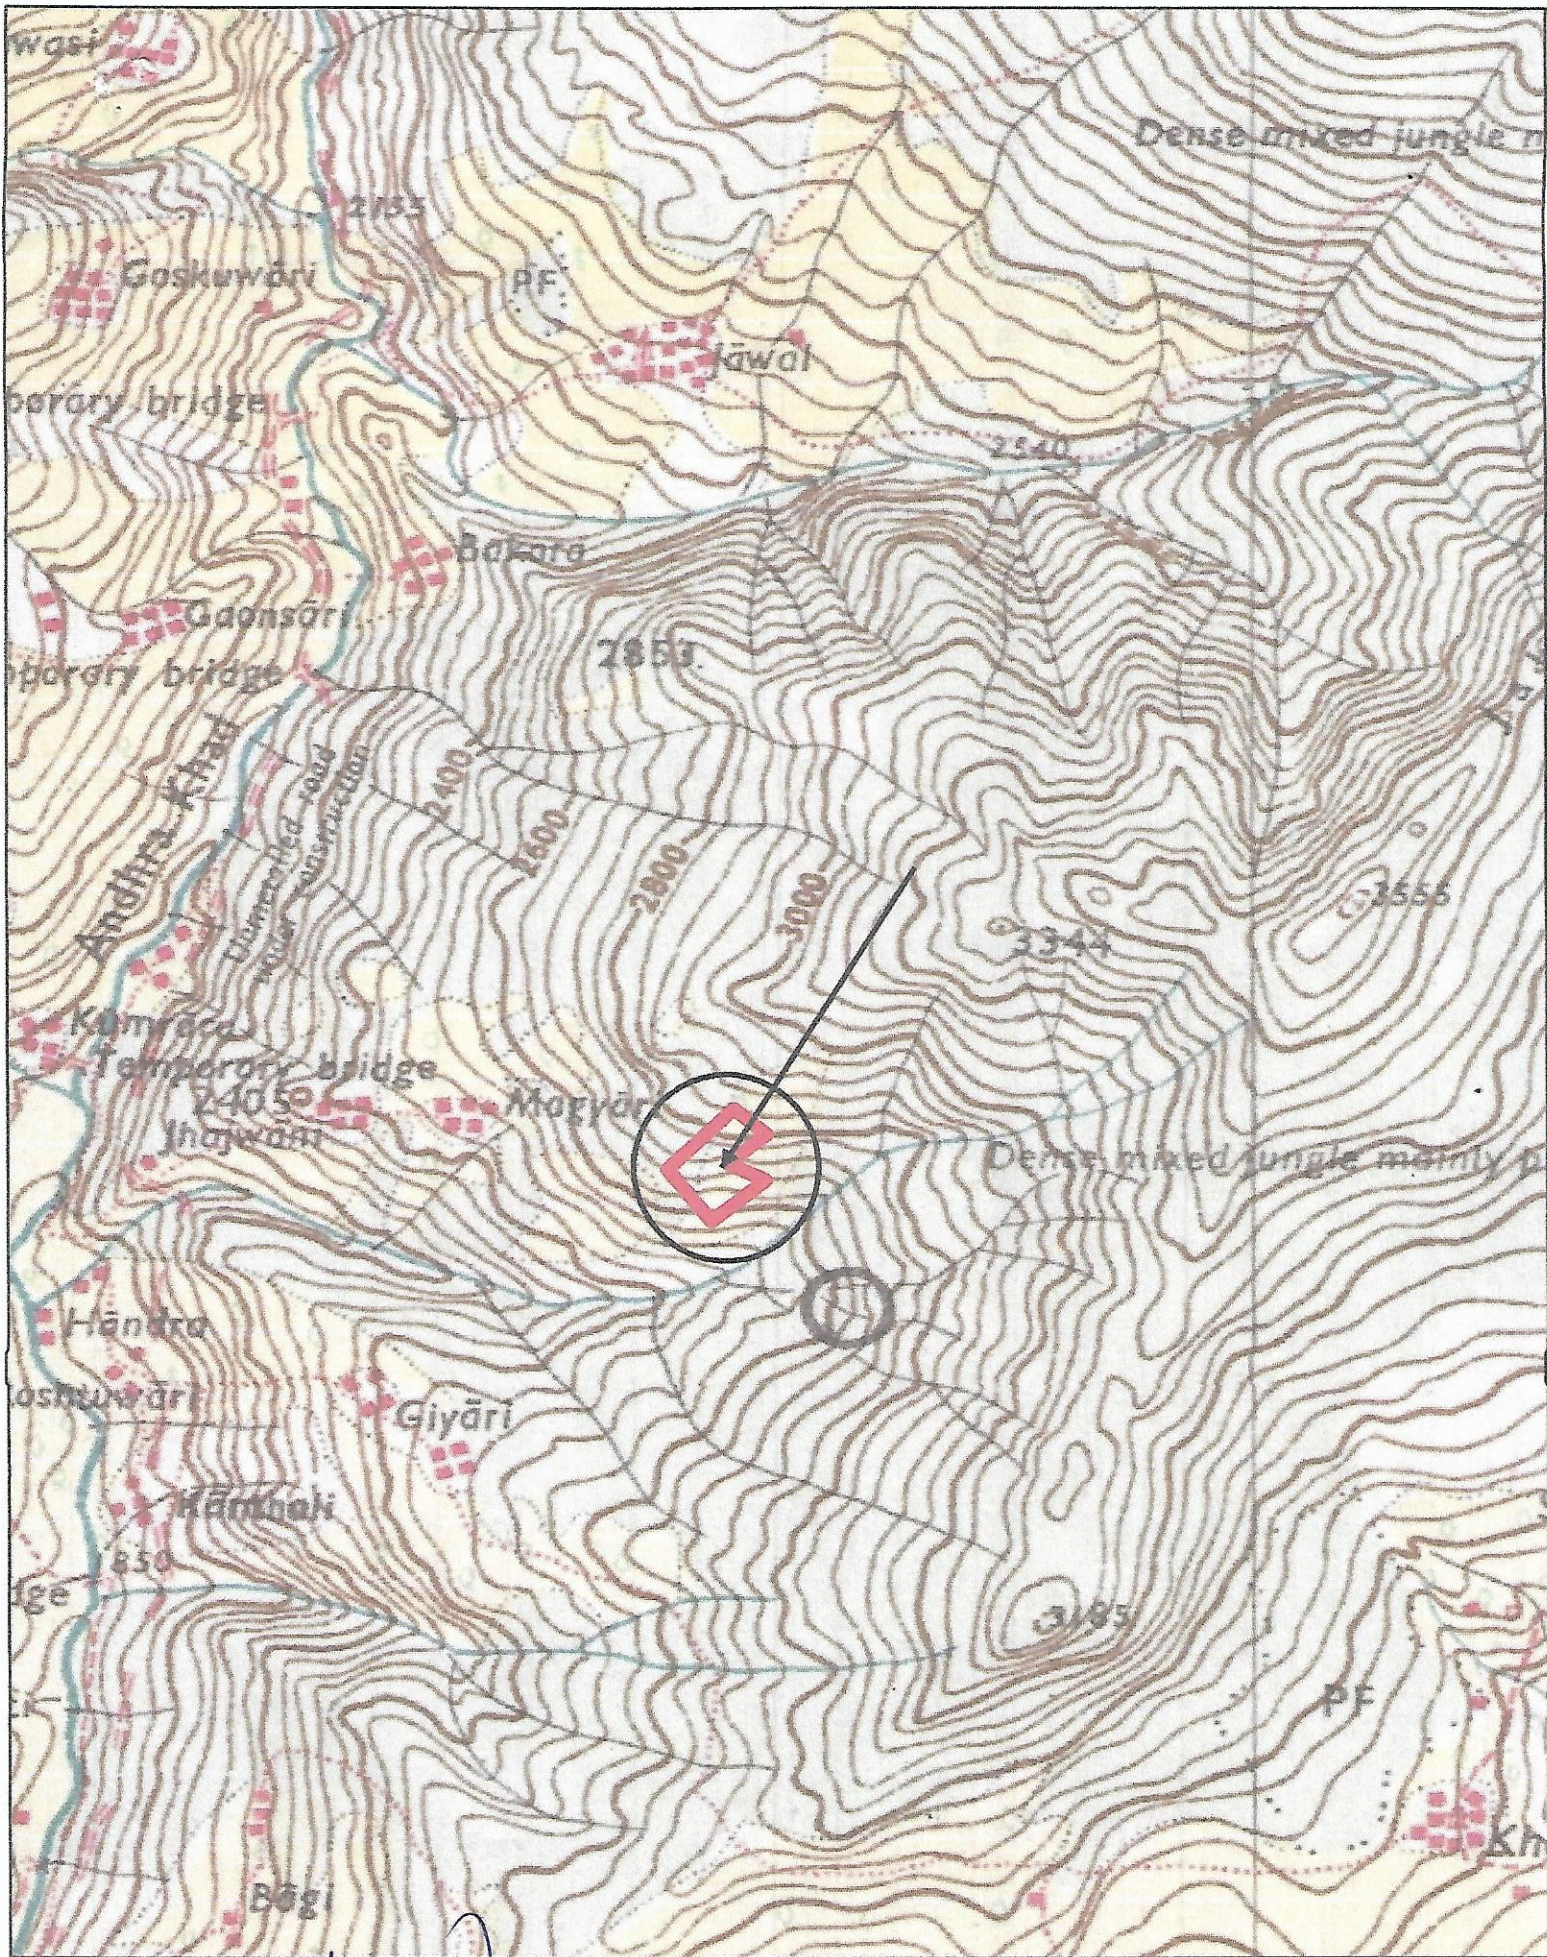

Topo Sheet :- Proposed Penal C A Site C/O Andhra Jhanjwani Giyari Road (6.00.Hect)

Index

Divisional Forest Officer
Rohru Forest Division, Rohru

Scale 1.50000

Penal C A Site

[Signature]
Range Forest Officer
Khashadhar Forest Range
Chitradurga

Topo Sheet 53E/15