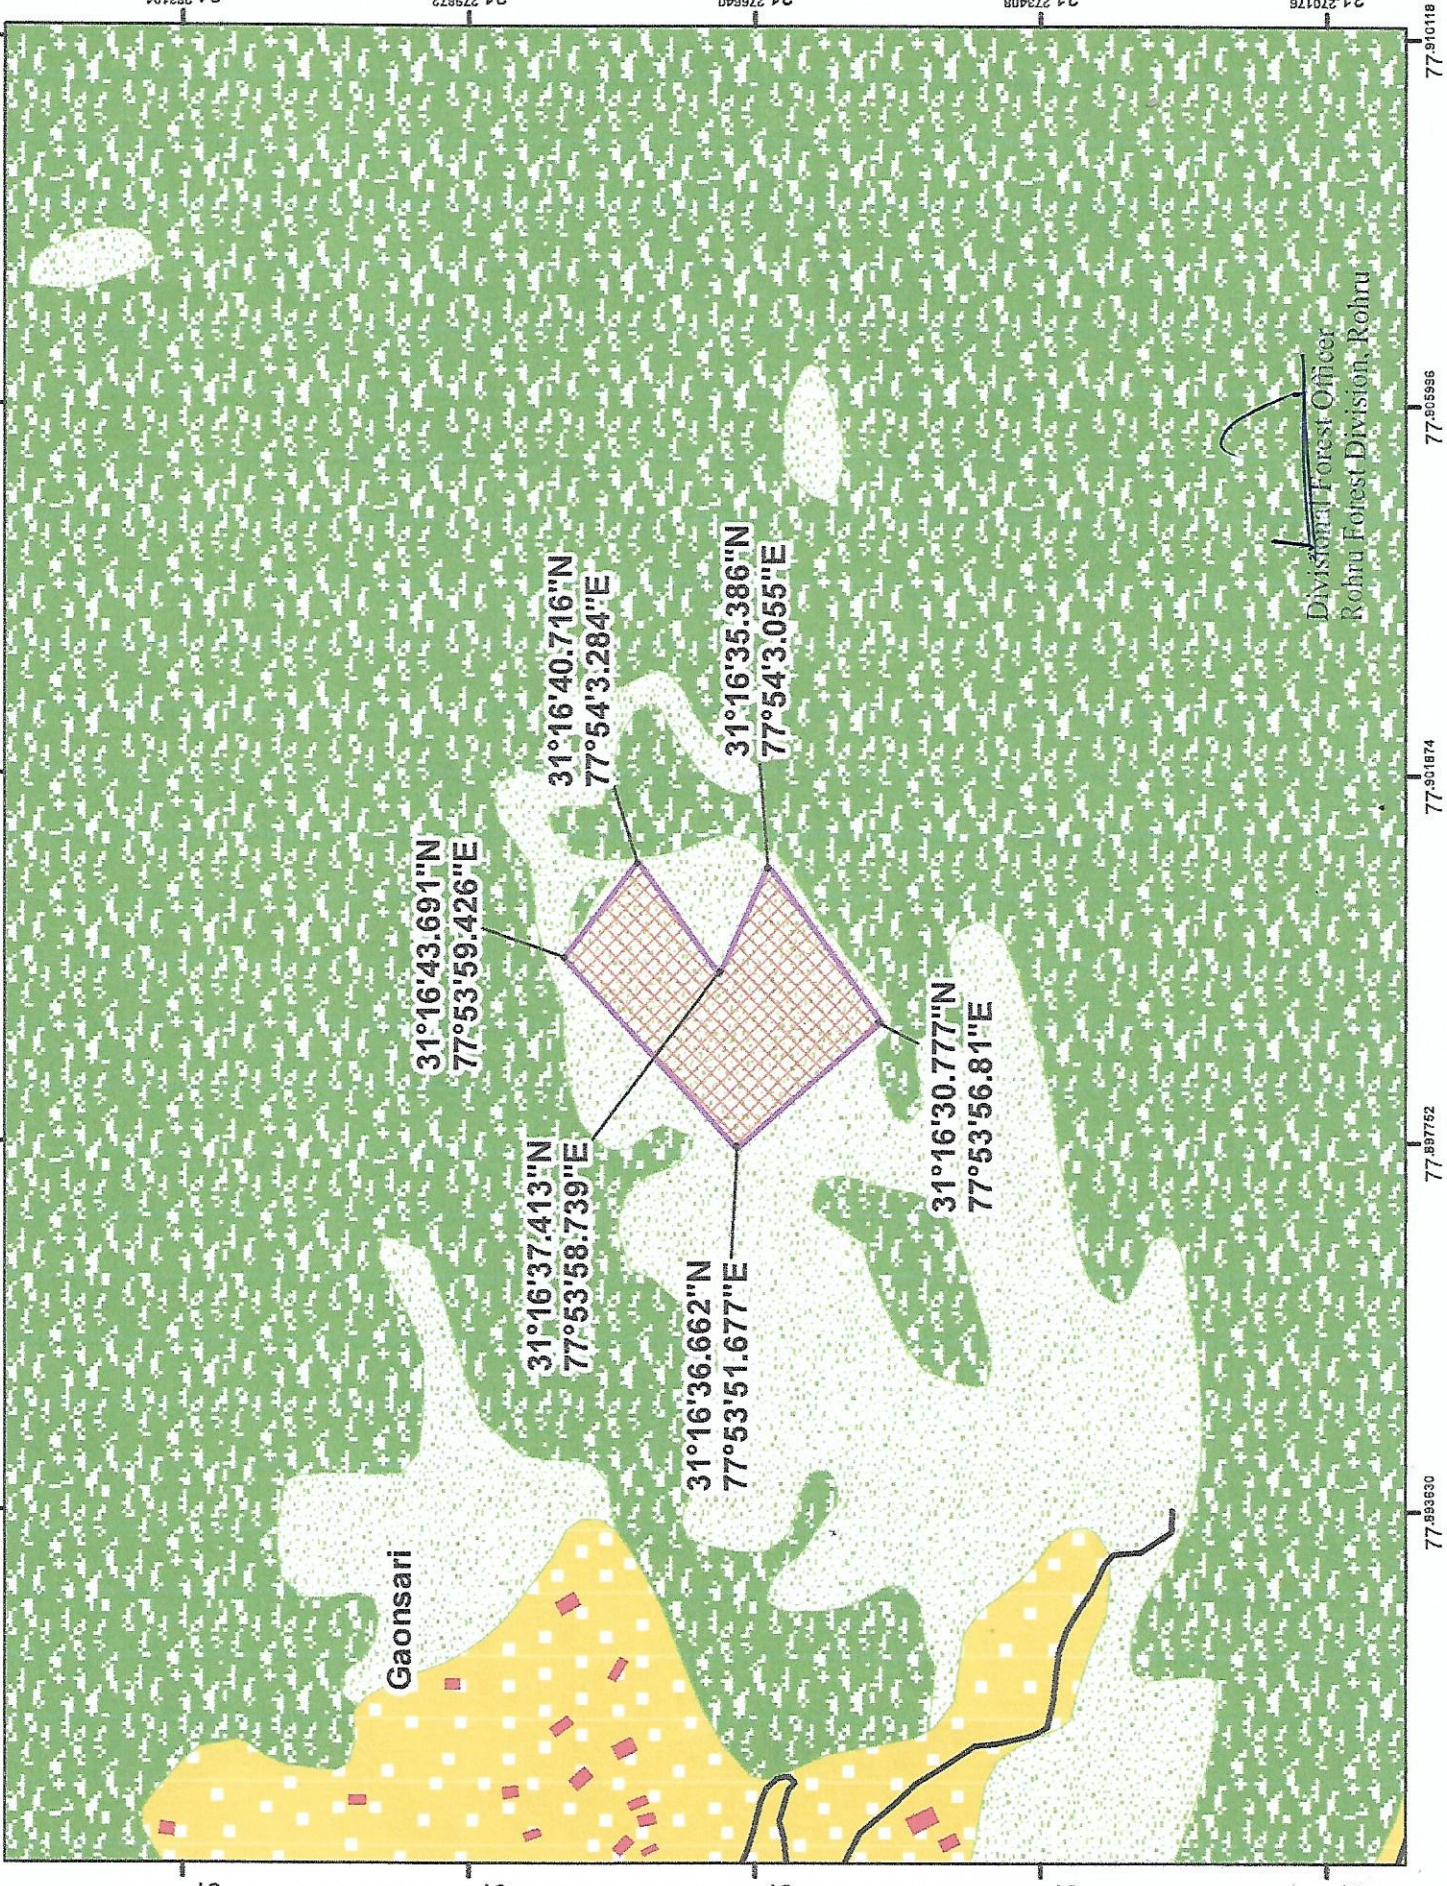

Digital Landuse Map For Proposed Penal C A Site C/O Andhra Jhanjwani Giyari Road (6.00.Hect)

Gaonsari

Divisional Forest Officer
Rohru Forest Division, Rohru

Legend

-  Penal C A Site
-  Existing Road
-  Buitup
-  Forest Land
-  Open Land
-  Private Land

[Signature]
 Forest Officer
 Rohru Forest Division, Rohru