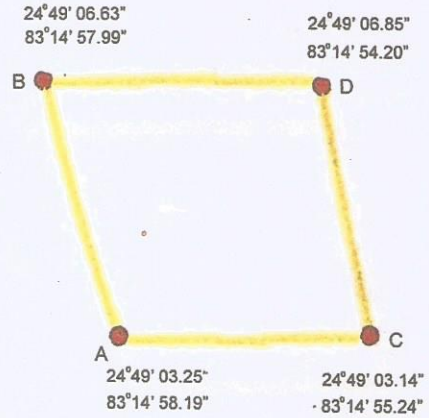

Kshatipurak Vriksharopan Go-Referencial Map for Gram Baghi Harijan Basti Ram Sakal Sahani ke Ghar se
Durga Mandir Road Nirman under Bhaissoda Block Compart No.-1 of Naugarh Range

for office use only

INSERT VIEW-I

INSERT VIEW-II

Legend

- GPS Coordinates
- Road Centre Line
- Polygon Boundry Line

Note: Map based on GPS Coordinates and Measurements given in the Drawing Provided by Executive Eng. P.W.D Chandauli, Divisional Forest Officer, Kashi Wild Life Division, Ramnagar-Varanasi.