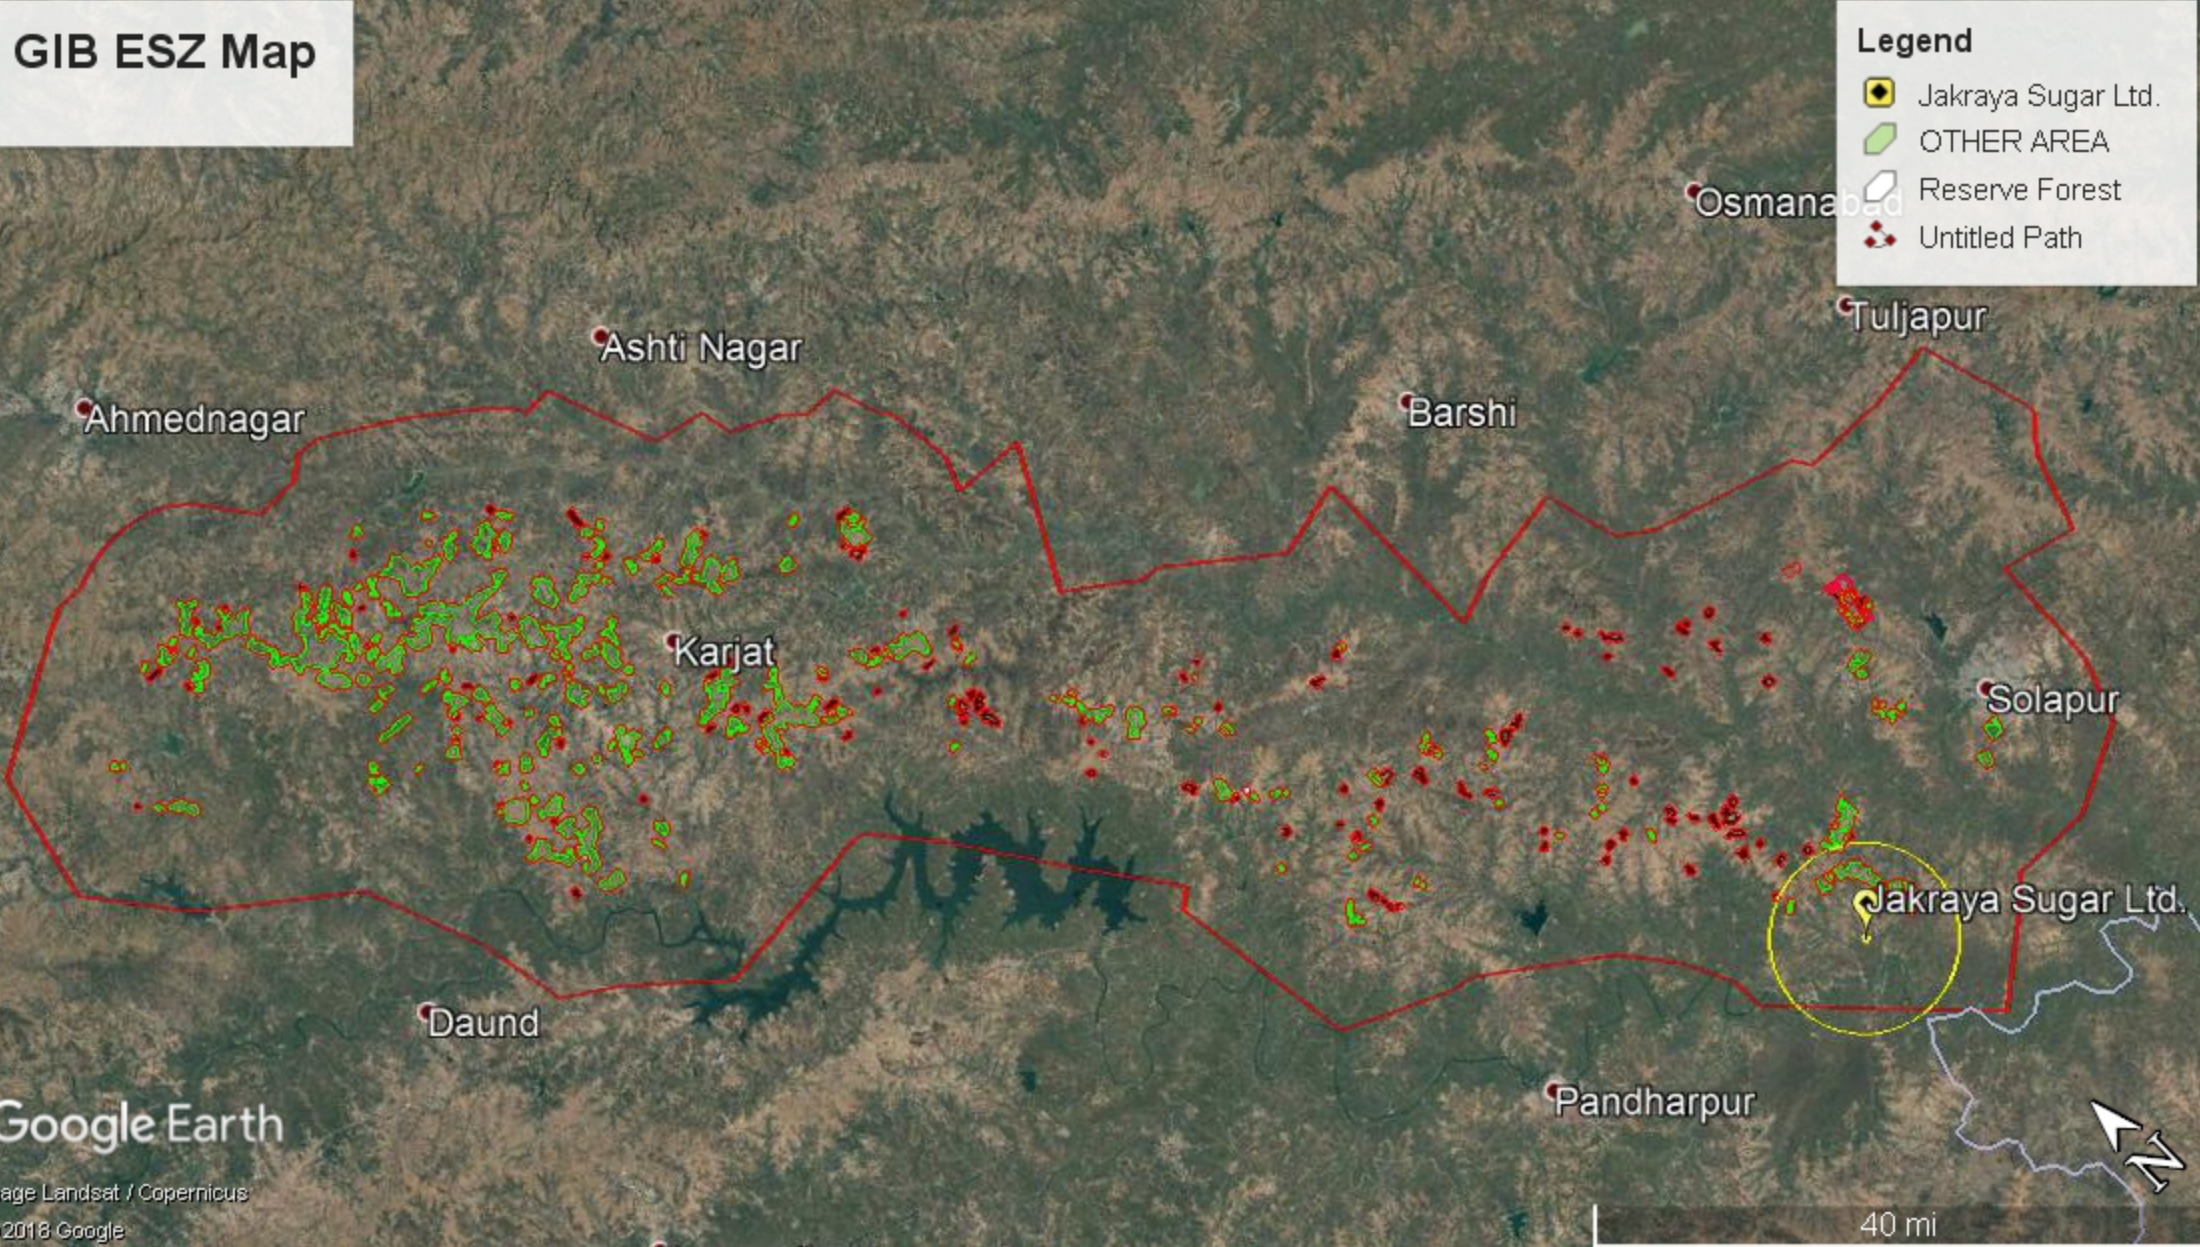

# GIB ESZ Map

**Legend**

-  Jakraya Sugar Ltd.
-  OTHER AREA
-  Reserve Forest
-  Untitled Path

Google Earth

40 mi