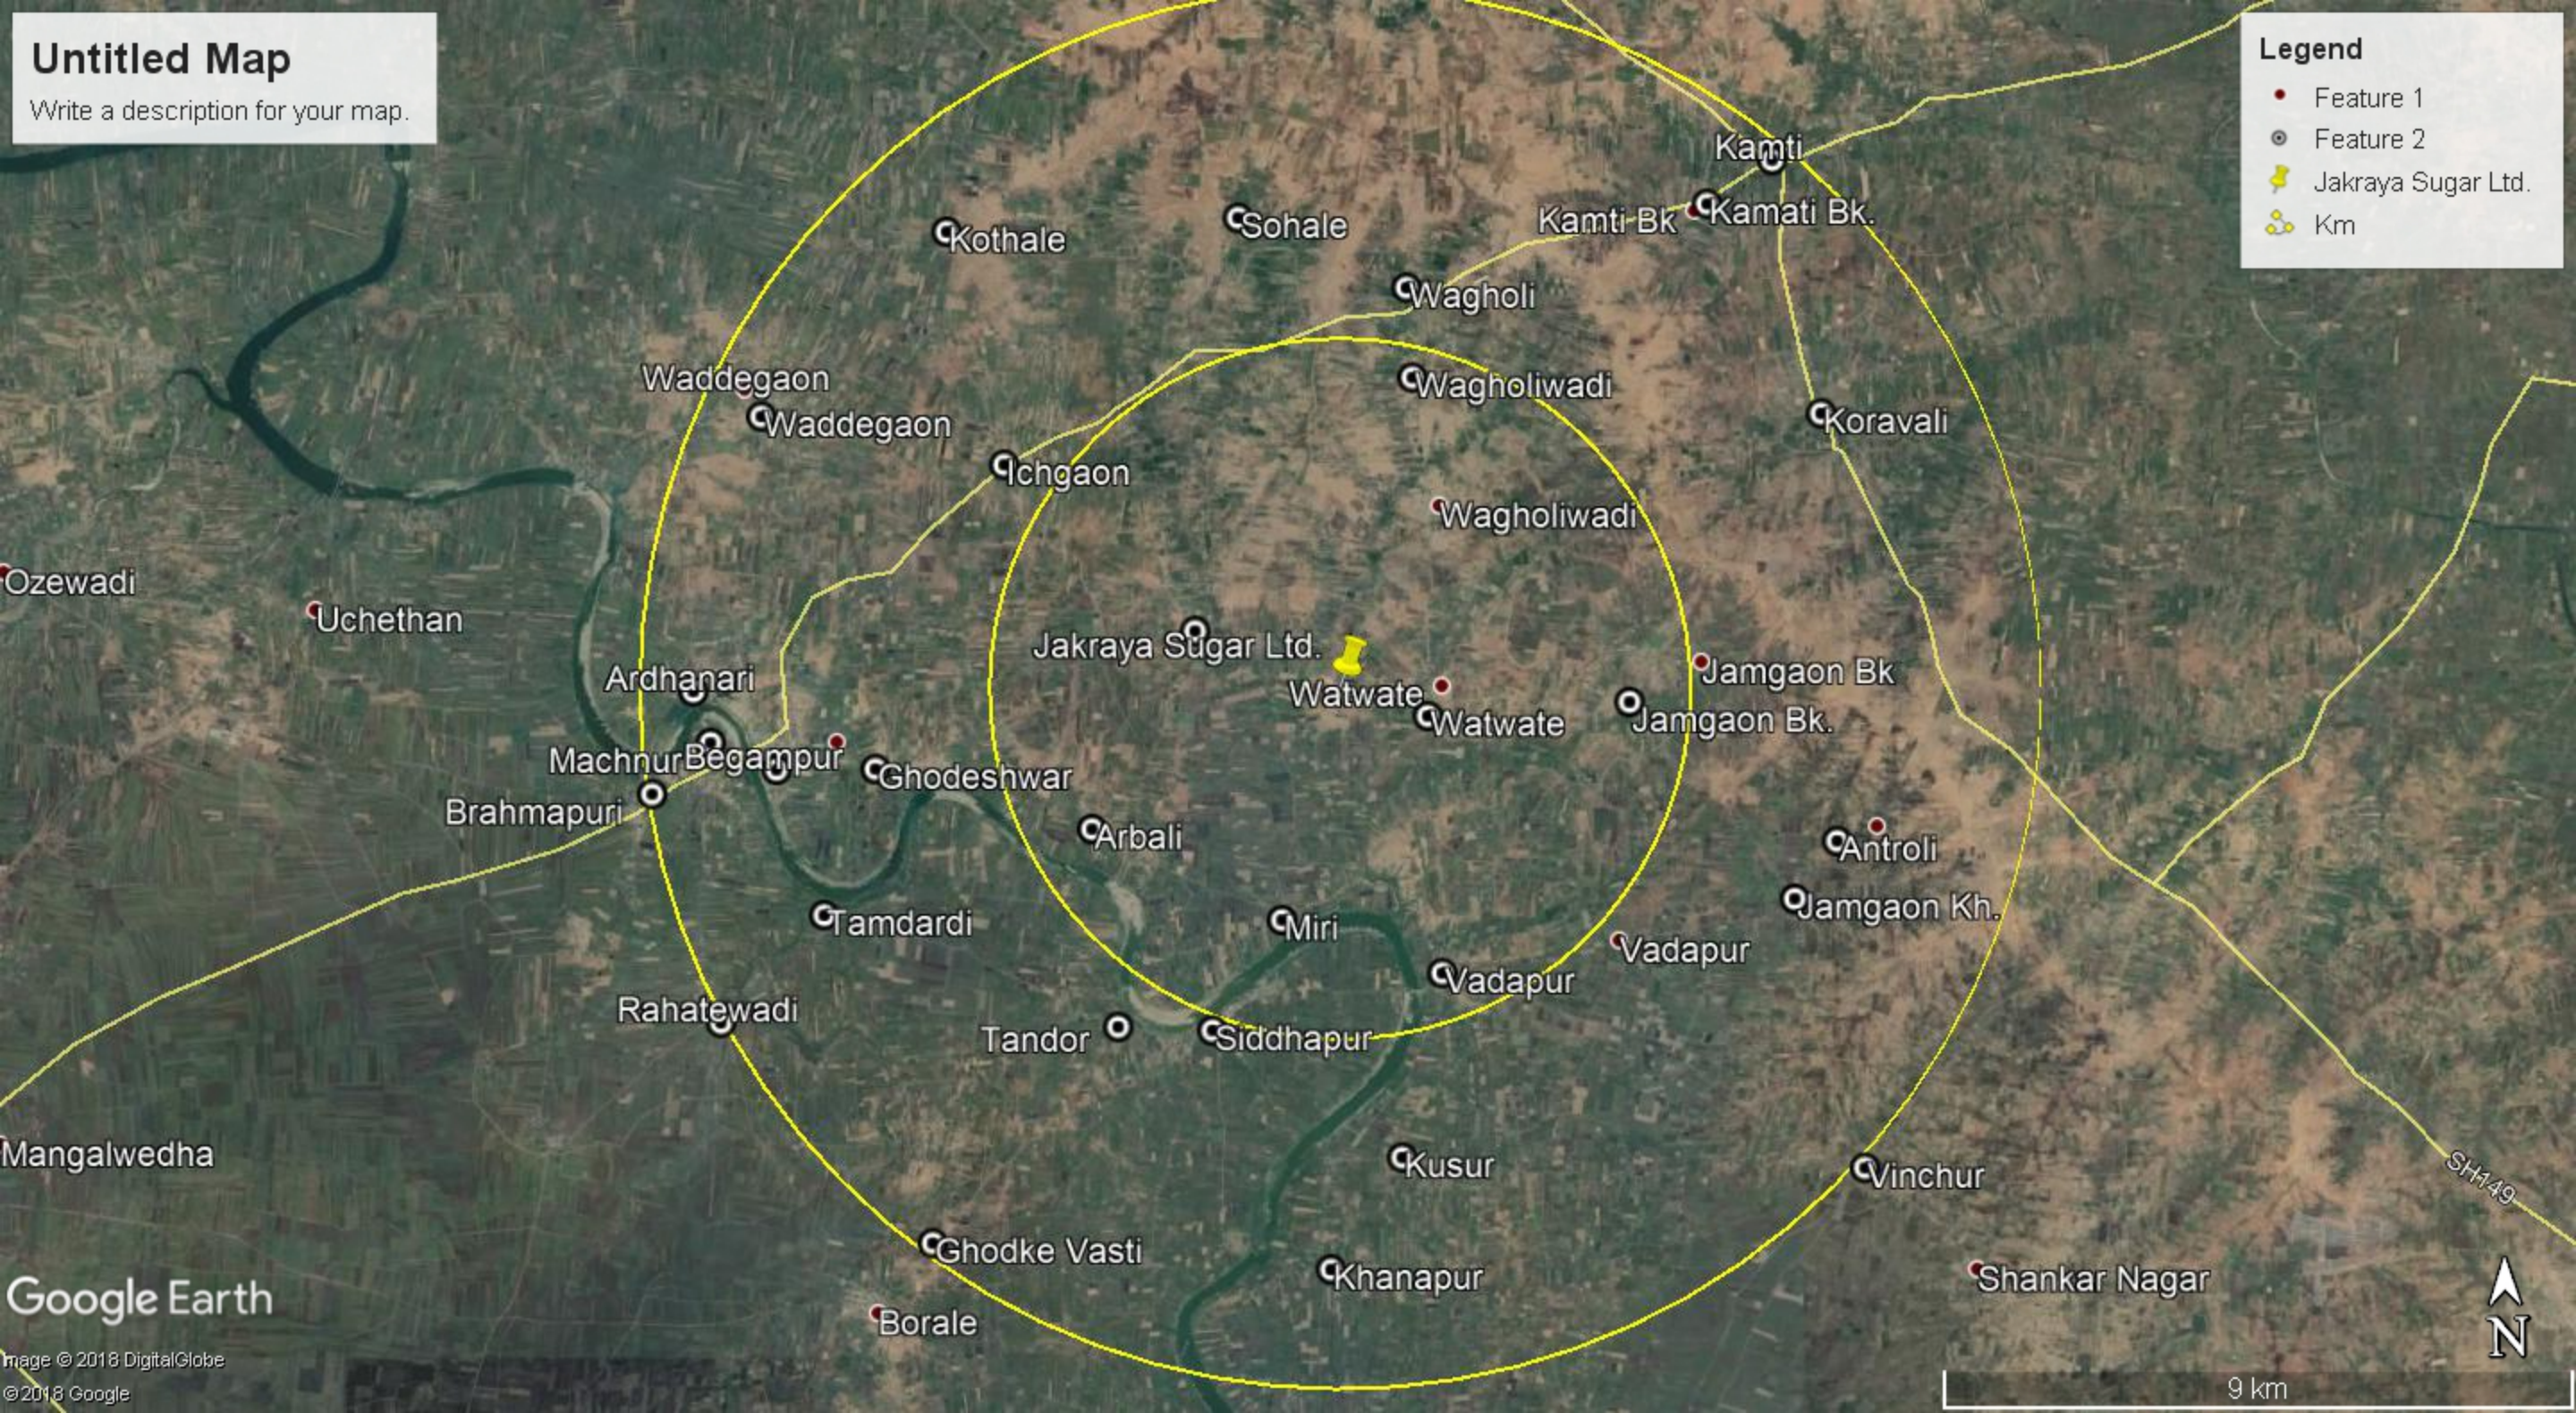

Untitled Map

Write a description for your map.

Legend

- Feature 1
- Feature 2
- 📌 Jakraya Sugar Ltd.
- 📏 Km

Google Earth

Image © 2018 DigitalGlobe
© 2018 Google

SH-49

9 km